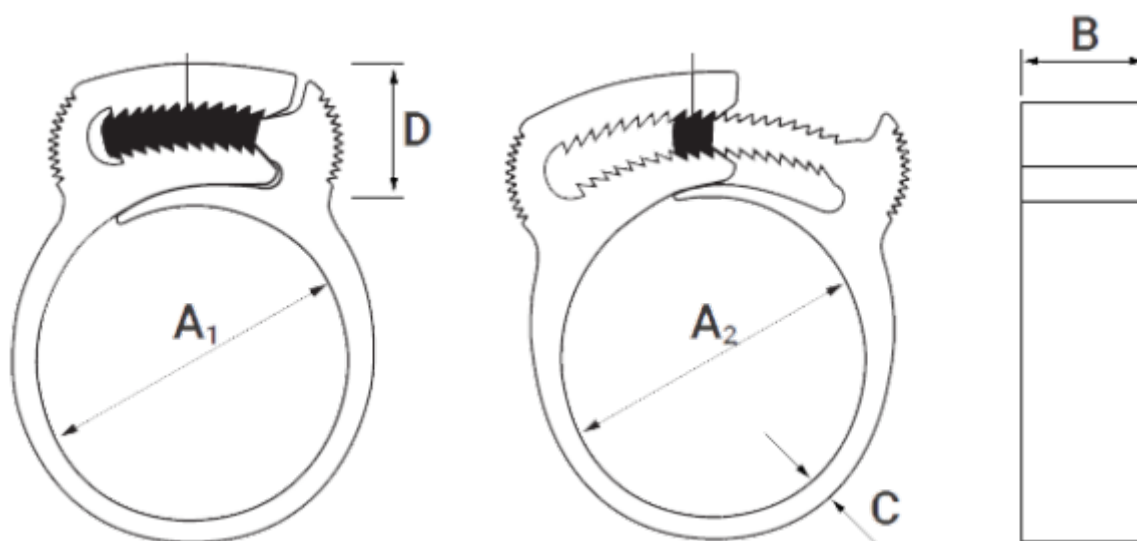

Data Sheet

Article number: 5605

Description: KLEEclips type C Ø10.3-12.0

Measures

A1 = 10.2

A2 = 12.3

B = 5.8

C = 1.7

D = 12.2

Size = C

Weight (g) = 173